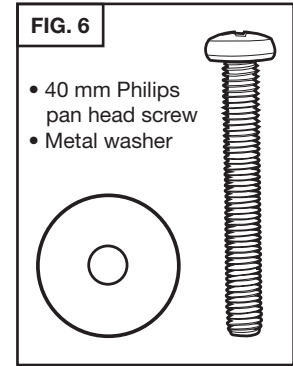

ALTERNATE MOUNTING METHOD

GLEND O LLC

900 Overlander Road • Emporia, KS 66801 USA
800-835-3519 • 620-343-1084 • Fax: 620-343-9640
grs@grstools.com • www.grstools.com
Last Update: 2016-02-03