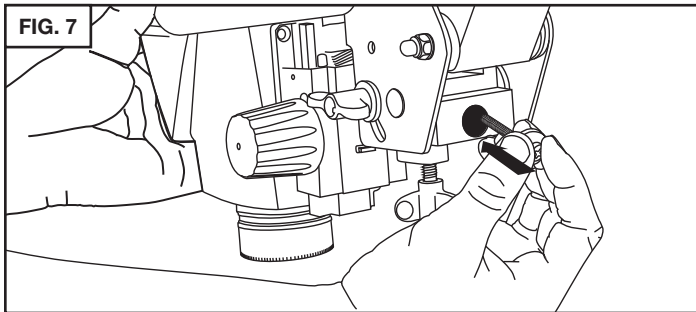

ALTERNATE MOUNTING METHOD

GLEND O LLC

900 Overlander Road • Emporia, KS 66801 USA
800-835-3519 • 620-343-1084 • Fax: 620-343-9640
grs@grstools.com • www.grstools.com
Last Update: 2016-02-03