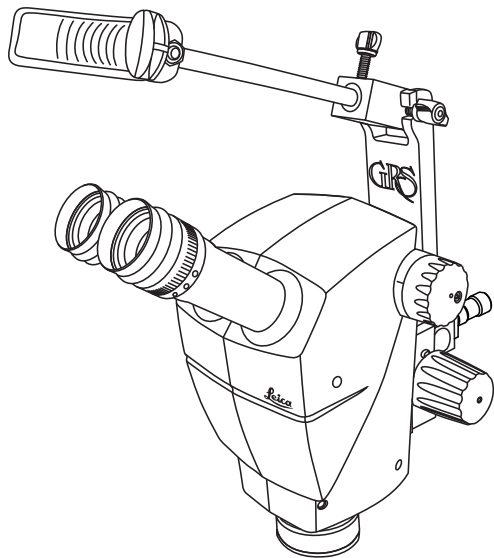

# GRS<sup>®</sup> Leica A60 Microscope

ACROBAT™ VERSA MOUNTING INSTRUCTIONS • #003-655

FIG. 1

**NOTE:** Always support the microscope head during installation.

FIG. 2

FIG. 3