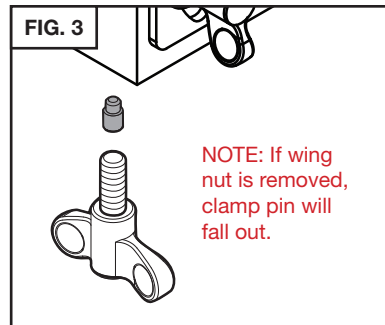

# GRS<sup>®</sup> Leica A60 Microscope

ACROBAT™ VERSA MOUNTING INSTRUCTIONS • #003-655

FIG. 1

**NOTE:** Always support the microscope head during installation.

FIG. 2

FIG. 3