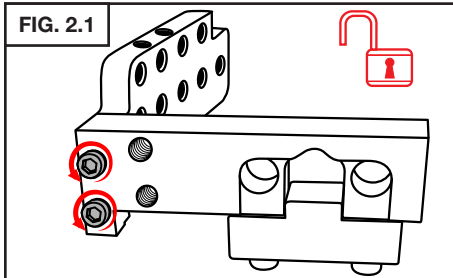

Ball Pivot Camera Mount

FOR THE MEIJI EMZ-5
INSTRUCTIONS • #003-678

1. INSTALLATION

2. SWITCHING CAMERA MOUNT SIDE

GLENDO LLC

900 Overlander Road • Emporia, KS 66801 USA
 800-835-3519 • 620-343-1084 • Fax: 620-343-9640
 grs@grstools.com • grs.com
 Last Update: 2021-01-08