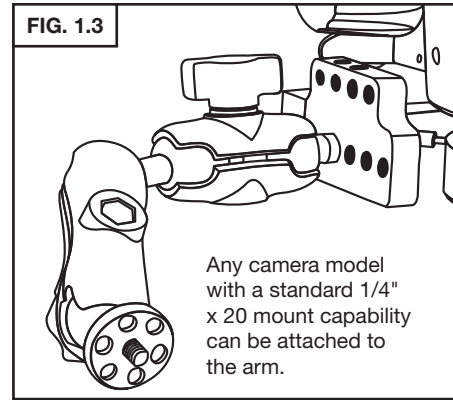

Ball Pivot Camera Mount

FOR THE MEIJI EMZ-5
INSTRUCTIONS • #003-678

1. INSTALLATION

2. SWITCHING CAMERA MOUNT SIDE

GLENDO LLC

900 Overlander Road • Emporia, KS 66801 USA
 800-835-3519 • 620-343-1084 • Fax: 620-343-9640
 grs@grstools.com • grs.com
 Last Update: 2021-01-08