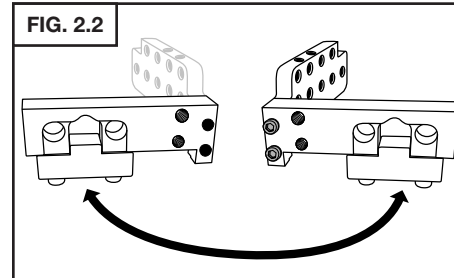

Ball Pivot Camera Mount

FOR THE MEIJI EMZ-5
INSTRUCTIONS • #003-678

1. INSTALLATION

2. SWITCHING CAMERA MOUNT SIDE

GLENDO LLC

900 Overlander Road • Emporia, KS 66801 USA
 800-835-3519 • 620-343-1084 • Fax: 620-343-9640
 grs@grstools.com • grs.com
 Last Update: 2021-01-08