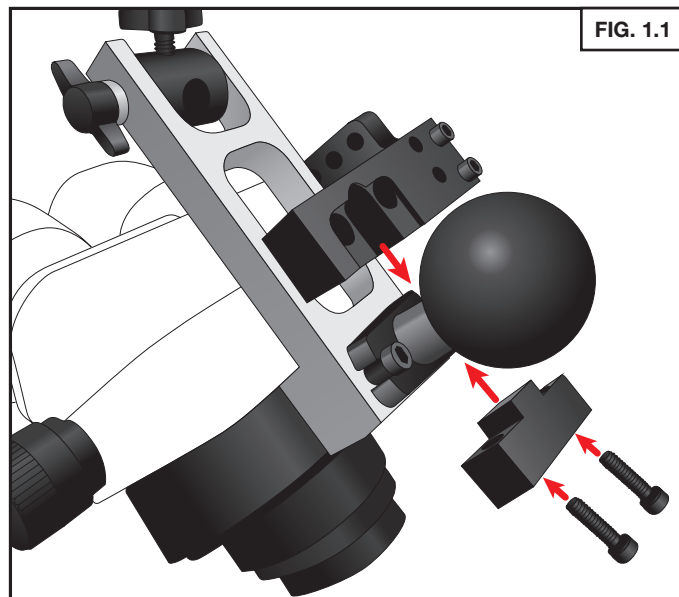

Ball Pivot Camera Mount

FOR THE MEIJI EMZ-5
INSTRUCTIONS • #003-678

1. INSTALLATION

2. SWITCHING CAMERA MOUNT SIDE

GLENDO LLC

900 Overlander Road • Emporia, KS 66801 USA
 800-835-3519 • 620-343-1084 • Fax: 620-343-9640
 grs@grstools.com • grs.com
 Last Update: 2021-01-08