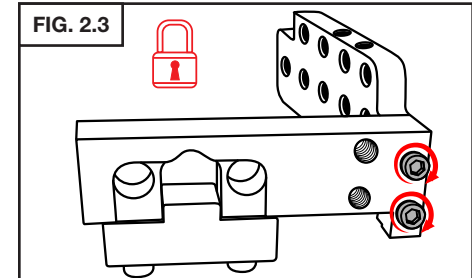

Ball Pivot Camera Mount

FOR THE MEIJI EMZ-5
INSTRUCTIONS • #003-678

1. INSTALLATION

2. SWITCHING CAMERA MOUNT SIDE

GLENDO LLC

900 Overlander Road • Emporia, KS 66801 USA
 800-835-3519 • 620-343-1084 • Fax: 620-343-9640
 grs@grstools.com • grs.com
 Last Update: 2021-01-08