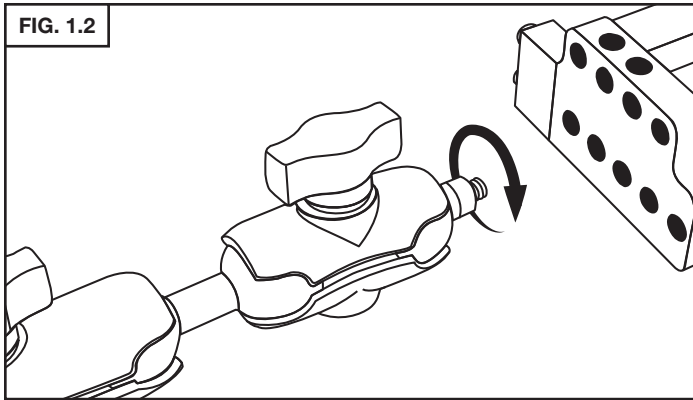

Ball Pivot Camera Mount

FOR THE MEIJI EMZ-5
INSTRUCTIONS • #003-678

1. INSTALLATION

2. SWITCHING CAMERA MOUNT SIDE

GLENDO LLC

900 Overlander Road • Emporia, KS 66801 USA
 800-835-3519 • 620-343-1084 • Fax: 620-343-9640
 grs@grstools.com • grs.com
 Last Update: 2021-01-08