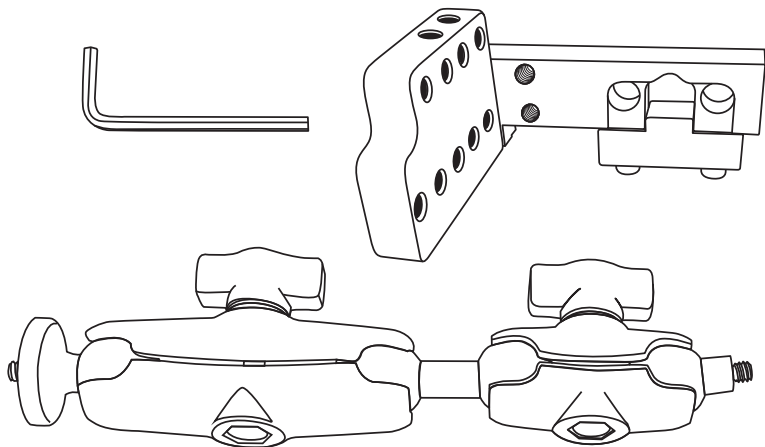

Ball Pivot Camera Mount

FOR THE MEIJI EMZ-5
INSTRUCTIONS • #003-678

1. INSTALLATION

2. SWITCHING CAMERA MOUNT SIDE

GLENDO LLC

900 Overlander Road • Emporia, KS 66801 USA
 800-835-3519 • 620-343-1084 • Fax: 620-343-9640
 grs@grstools.com • grs.com
 Last Update: 2021-01-08