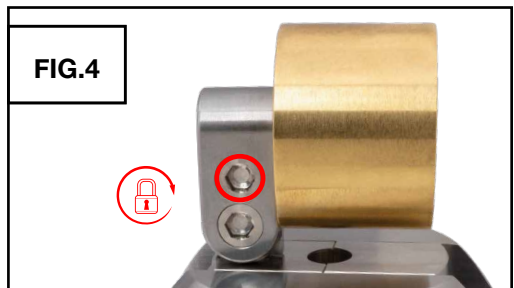

WATCH BRACELET FIXTURE

INSTRUCTIONS

Instructions apply to the
following product(s):

523-520

Fixture + 3X Holder