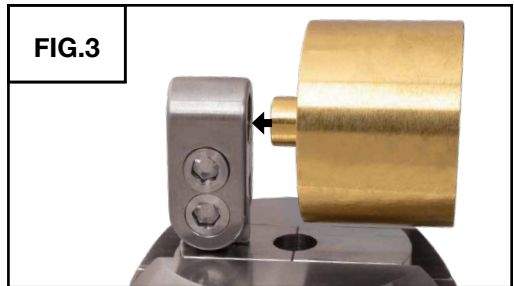

WATCH BRACELET FIXTURE

INSTRUCTIONS

Instructions apply to the
following product(s):

523-520

Fixture + 3X Holder