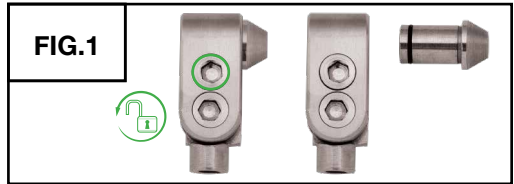

WATCH BRACELET FIXTURE

INSTRUCTIONS

Instructions apply to the
following product(s):

523-520

Fixture + 3X Holder