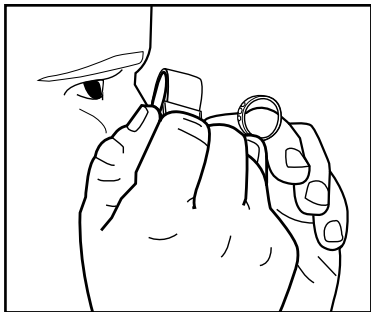

GRS[®] Eye Loupe

INSTRUCTIONS • #011-380 and #011-480

Hold loupe in front of eye. Rest hand against cheek for steadiness. Bring object toward loupe until in focus (about 1" away).

900 Overlander Road • Emporia, KS 66801
800-835-3519 • 620-343-1084 • Fax: 620-343-9640
grs@grstools.com • www.grstools.com
Last Updated: January 31, 2013